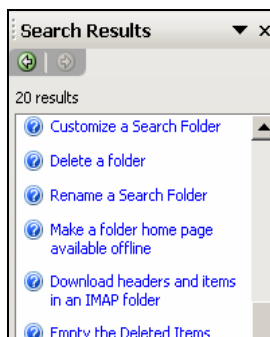

General: Using Outlook On-Screen Help

Applicable usage

- Outlook 2003 Client
-

Microsoft On-Screen Help

Available 24-7! Easy to find! Full of great information!

The **HELP** box is available in the upper right hand corner on any Outlook screen.

- **Type** word(s) to search on.
- Press the **Enter** key

- Matching results are displayed.
- **Click** the one you want to view.

Answers!