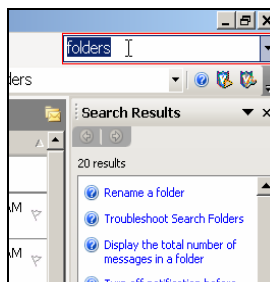

- **Type** word(s) to search on.
- Press the **Enter** key