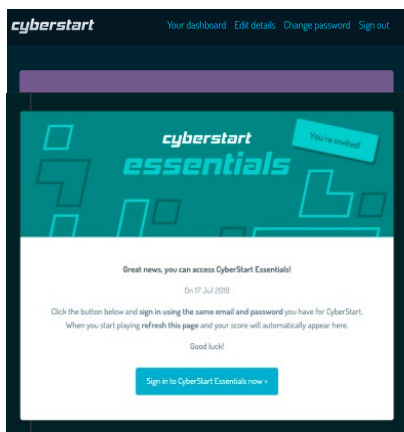

The screenshot shows the CyberStart website header with the logo. Below it is a form titled 'Date of birth' with three input fields: a number '1', a month dropdown '1 - Jan', and a year '1983'. Below that is a section 'I identify my gender as' with a dropdown menu showing 'Prefer not to disclose'. At the bottom of the form is a blue button labeled 'Save additional info'.

1. Once back on the CyberStart site, enter the additional demographic information when prompted.

1. Once logged in, you will be on your CyberStart Dashboard. The Dashboard provides license expiration date, progress and score.

Scroll down to find **CyberStart Essentials or Game**

The screenshot shows the 'cyberstart essentials' sign-in page. It features a white sign-in form on a dark teal background. The form has the title 'Sign in' and two input fields: 'Email address' and 'Password'. Below the input fields is a blue button labeled 'Sign in'. At the bottom of the form is a link that says 'Forgot password?'.

1. Sign in to CyberStart Essentials or Game using the email address and password that you used to log in to the main CyberStart website.

Bookmark these direct links for fast access

Dashboard = <https://hub.joincyberstart.com/entry/sign-in>

Game = <https://game.joincyberstart.com/login> Essentials = <https://essentials.joincyberstart.com/>