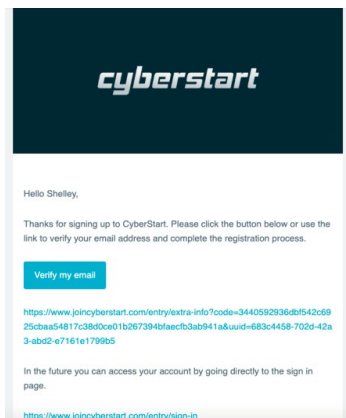

Steps for Getting Started with CyberStart Game and/or Essentials

1. Go to <https://hub.joincyberstart.com/sign-up>
2. You **must** use an email address that can receive a verification message from *support@joincyberstart.com*
3. You'll be asked to create a password for the CyberStart site. Password MUST include:
 - 10+ characters
 - uppercase and lowercase letters
 - numbers
 - special characters like @ ! #

Tip: the letters will turn green when the password meets the criteria

4. Enter the provided registration token code
5. Click Sign up

6. Go to your email inbox, find the message from CyberStart

Hint: If you have trouble finding it, it may be in the Spam or Promotions folder.

In the message, click the Verify My Email button or link.

The screenshot shows the CyberStart website header with the logo. Below it is a form titled 'Date of birth' with three input fields: a number '1', a month dropdown '1 - Jan', and a year '1983'. Below that is a section 'I identify my gender as' with a dropdown menu showing 'Prefer not to disclose'. At the bottom of the form is a blue button labeled 'Save additional info'.